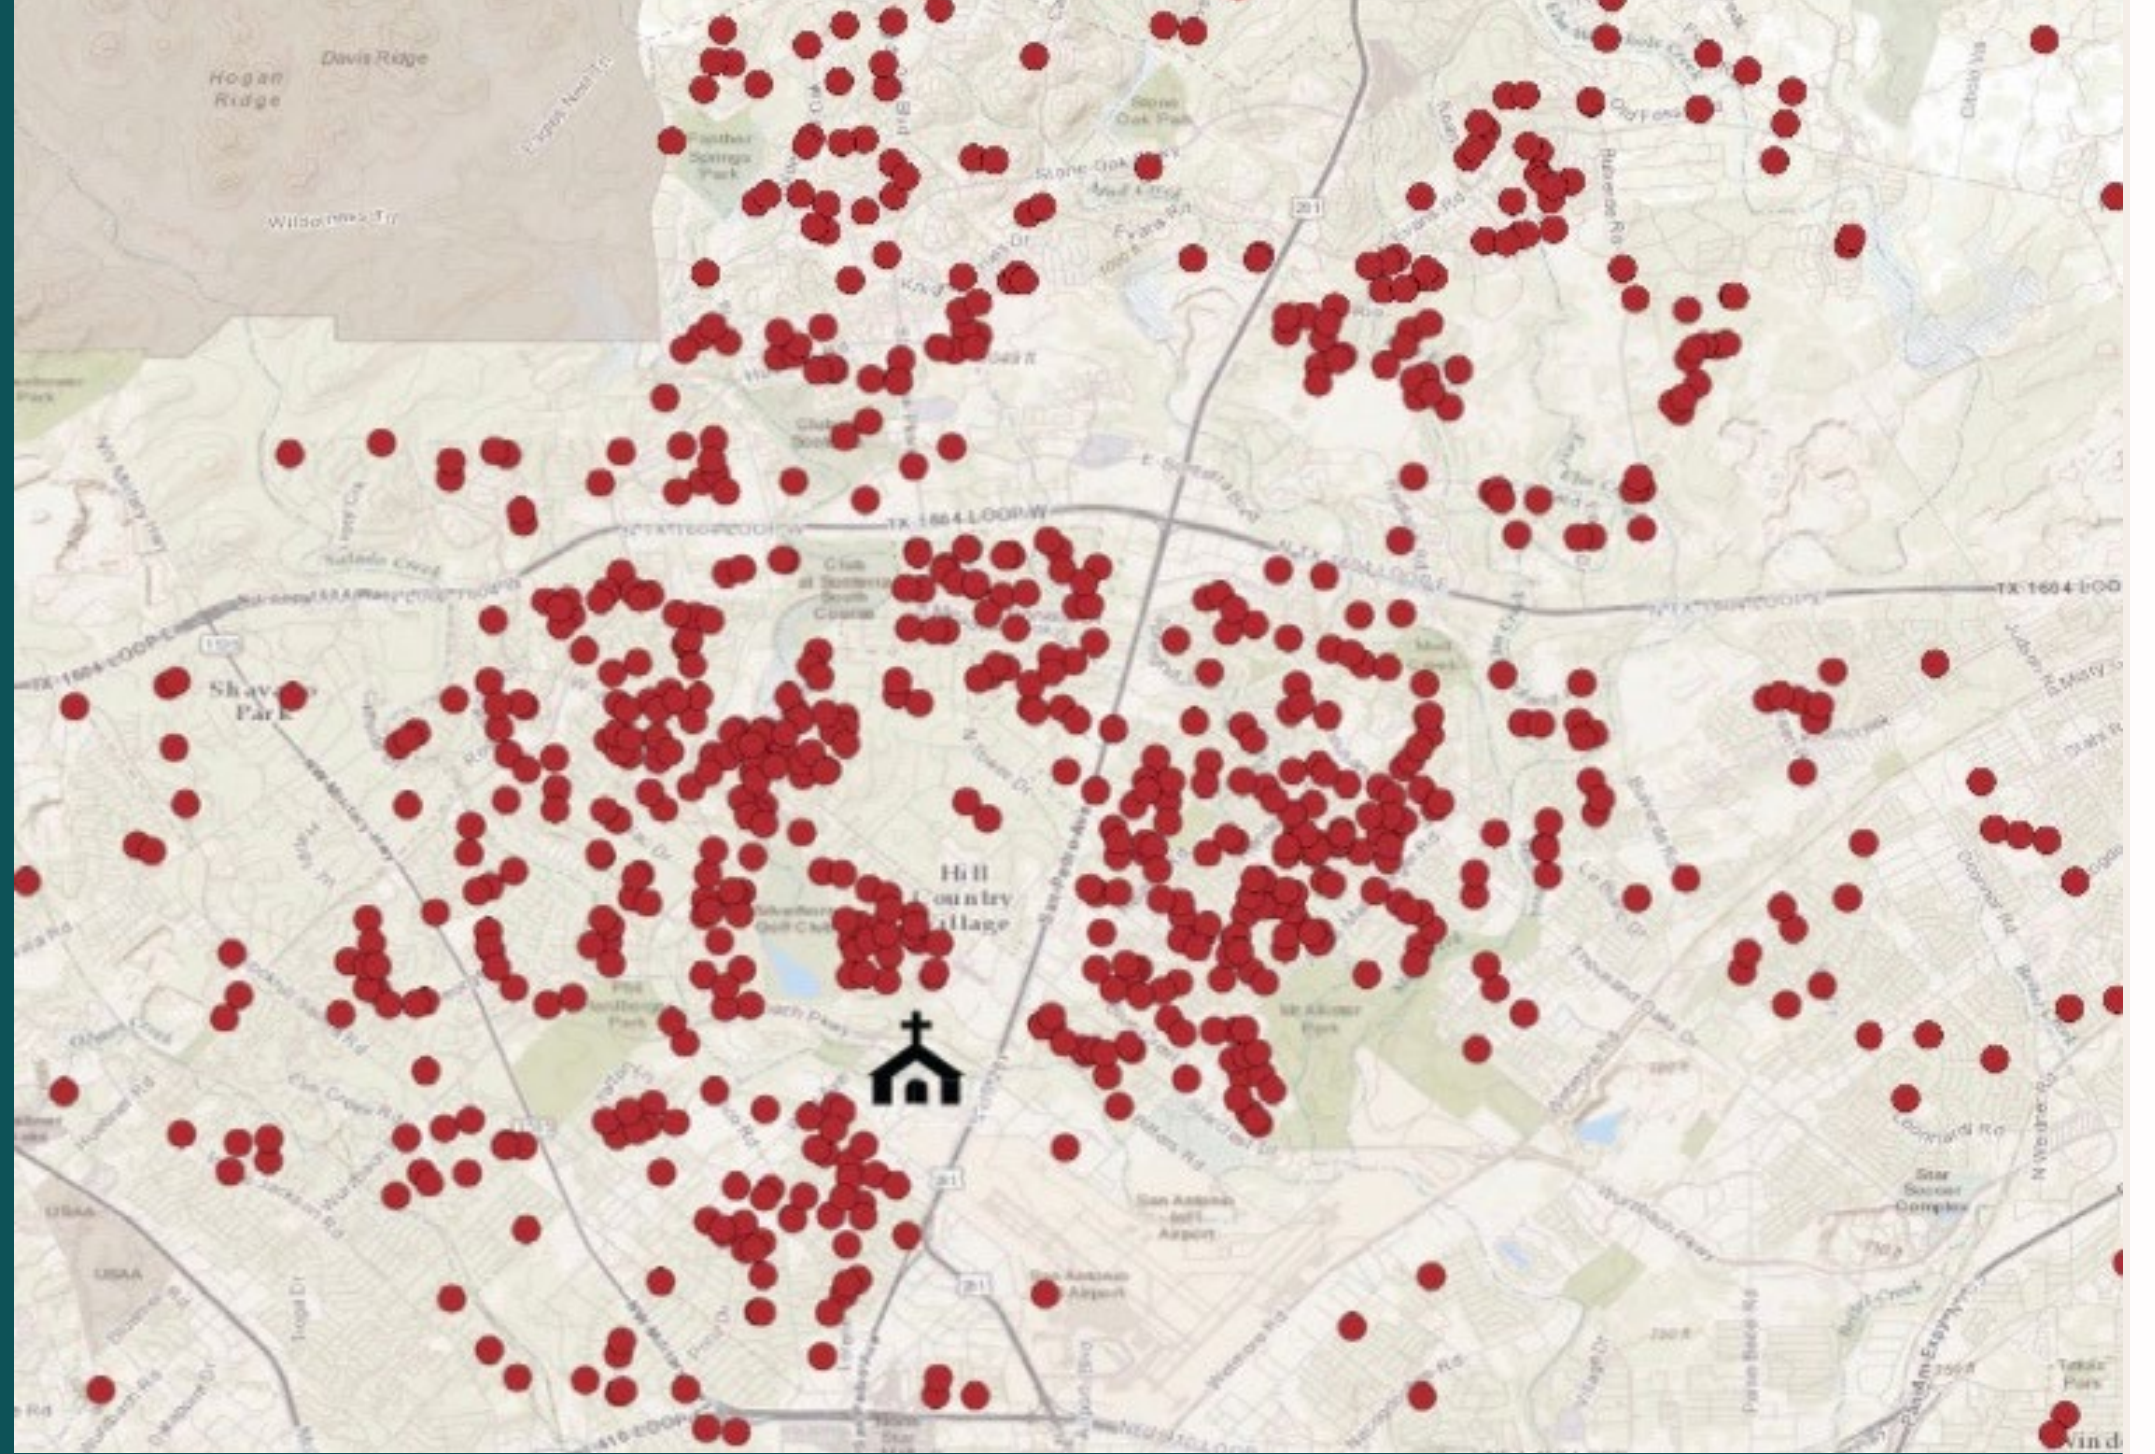

RECEIVE A CONNECTION'S EXPERT

To walk alongside folks as their “church concierges” until they are more fully immersed in Coker.

ATTEND CONNECTING AT COKER

Our welcome to Coker Class which guides next steps towards The Place and The Plan...

**For all at
Coker**

THE PLACE

THE PLAN

The Place

5 Areas in San Antonio + 1 Group Online

The Plan

DISCIPLESHIP PATHWAY ASSESSMENT

Discipleship Pathway Assessment